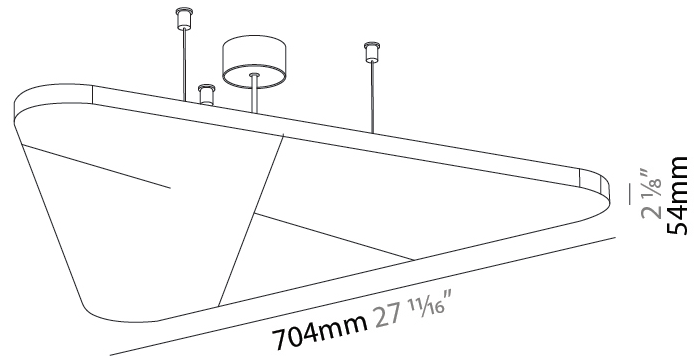

GENERAL

Series: Victory Acoustic Light Panel
Brand: Prolicht
Division: Architectural
Mounting Type: Suspension
Mounting Location: Ceiling
Subcategory: Acoustic

PHYSICAL

Shape: Abstract
Length (mm): 792
Length (in): 31 ³/₁₆
Width (mm): 704
Width (in): 27 ¹¹/₁₆
Height (mm): 54
Height (in): 2 ¹/₈
Light Distribution: Indirect
Fixture Finish: SSR / BKV / CWI / CRY / HAB / UFT / ITA / RUA / FTG / MYG / LOD / PUS / FRO / FUP / KIA / POP / BLS / SPG / MEY / GOH / GUM / CHC / COM / ABZ / JAG / OBR / MOS / ROR
Accent Finish: ANC / ASH / BNA / BTC / BZE / CEL / EGG / EVG / FOG / FOS / FST / FUA / IRI / IRO / KHA / LIC / LIM / MER / MSN / MUS / ONX / PEA / PLU / POL / PPY / RAY / ROY / RST / STE / SWD / TAN / TAU
Fixture Material: Aluminum
Cable Details: 2 000mm / 78 3/4" or 6 000mm / 236 1/4" Transparent Cable

ELECTRICAL

Lamp Type: LED (Zhaga Standard)
Input Wattage (W): 10
Total Output Wattage (W): 9.1
Dimming: Non-Dimmable
Driver Included: Yes
Driver Location: Integrated
Driver Type: Constant Current - Universal
Driver Class: Class 2
Input Voltage (V): 120 - 277

LED

Color Temperature (°K): 2700 / 3000 / 3500 / 4000
Max. Delivered Lumen (lm): 701 / 708 / 730 / 751
Nominal Lumen (lm): 855 / 864 / 890 / 916
CRI: >90 CRI
Lamp Life (hrs): 50000

OPTICAL

RATINGS AND CERTIFICATIONS

Certified By: CSA Certified to UL and CSA Standards
IP rating: IP20